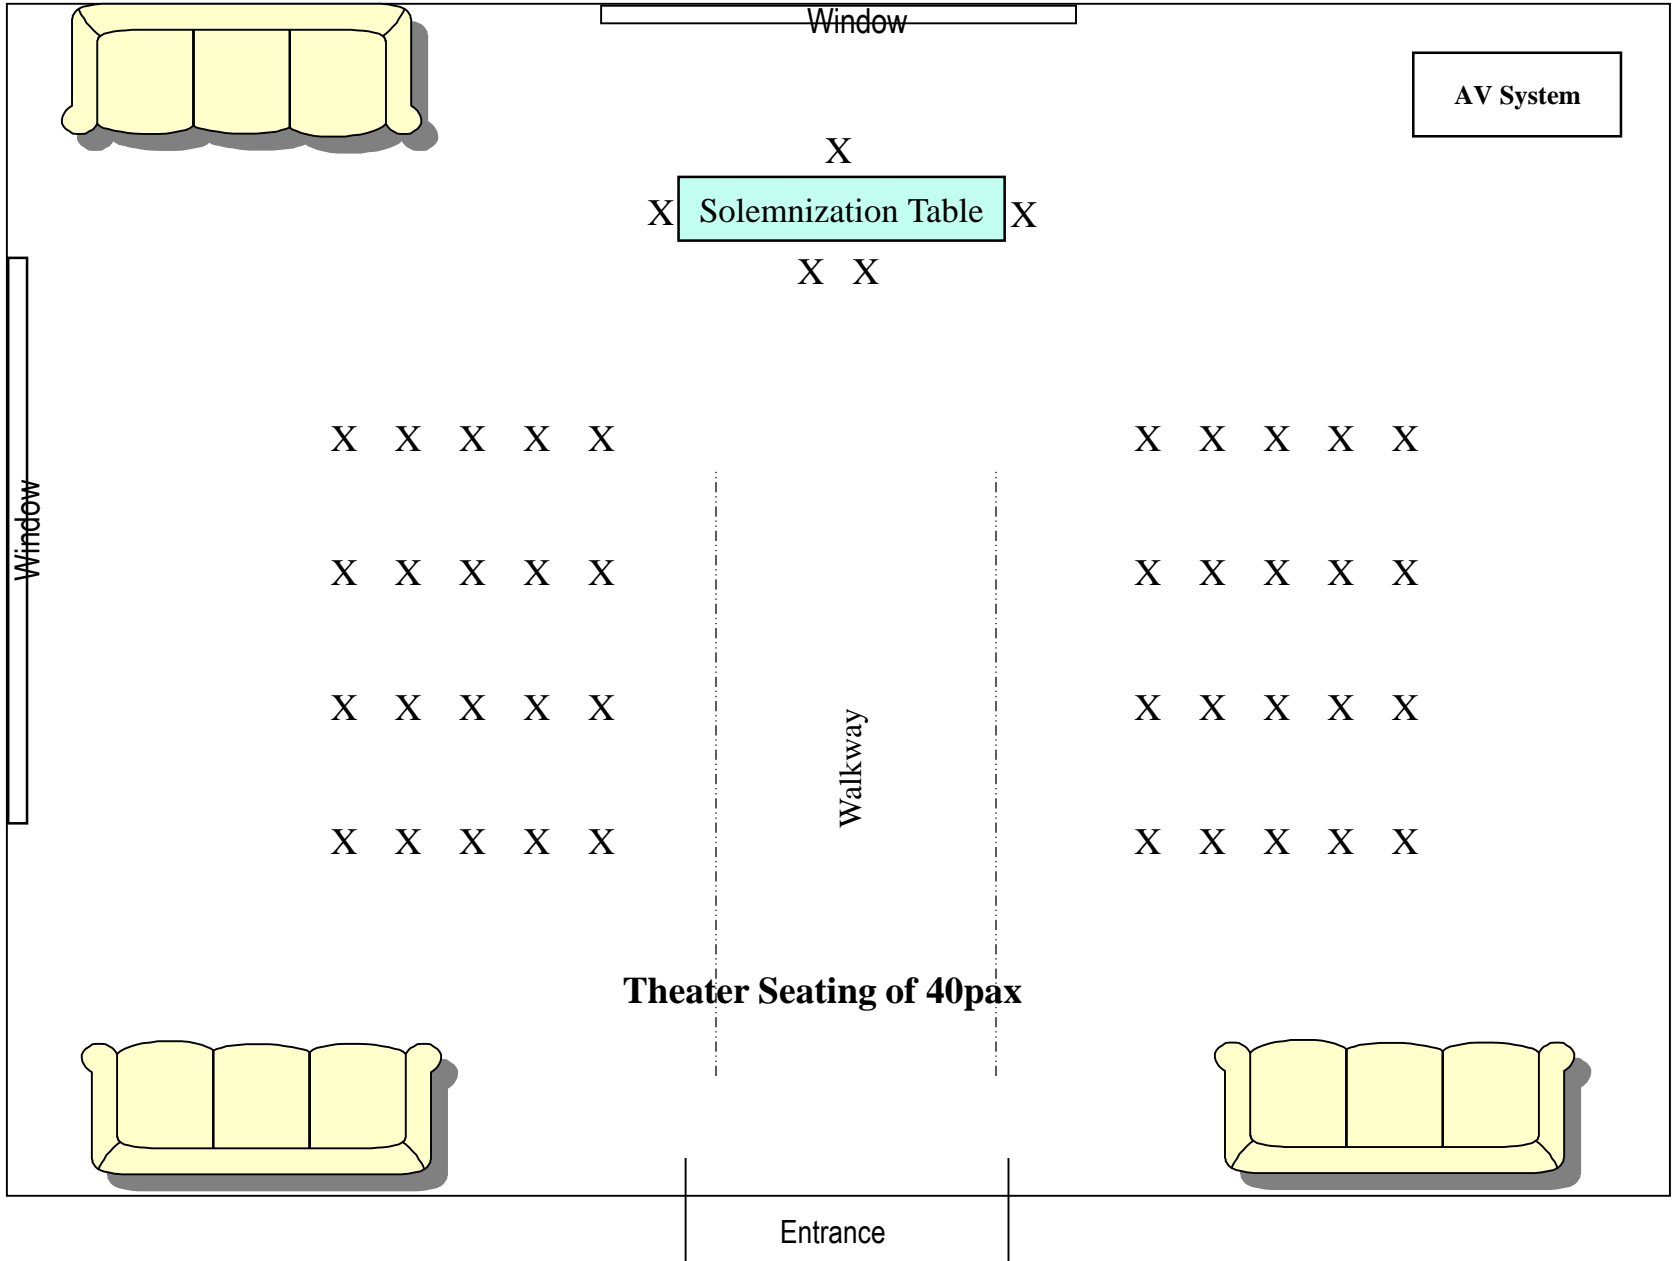

Private Lounge, Level 2

** Not drawn to scale*

35ft x 24ft